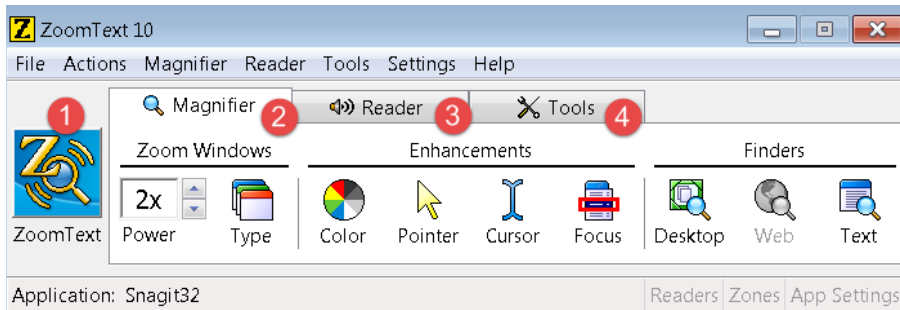

ZoomText, other UA Accessibility Software

- ZoomText button:** Enables or disables ZoomText.
- Magnifier toolbar:** Most frequently used features such as Power (zoom level), Enhancements, and Web Searching; some buttons have pop-up menus.
- Reader toolbar:** Most frequently used screen-reading features such as Speech, AppReader and DocReader, and Reading Zones; some buttons have pop-up menus.
- Tools toolbar:** Most frequently used tools such as Camera, Recorder, and Background Recorder.